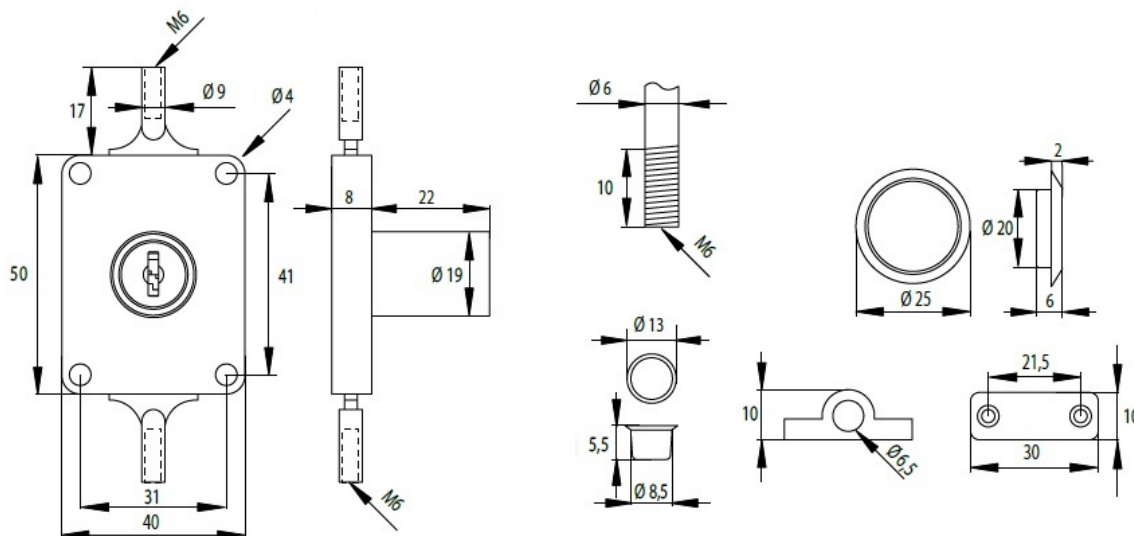

PRODUCT SHEET

Description:

Pasquil Lock M-7080/19, NPL, $\varnothing 19 \times 22$ mm, 2 Way, CK:SISO,#J11,W/ Accessories, No Bars

Item number:

14.05.300-0

Units	Box	Carton	HS Code	Barcode
Pcs.	12	120	8301300000	
				5704866104692