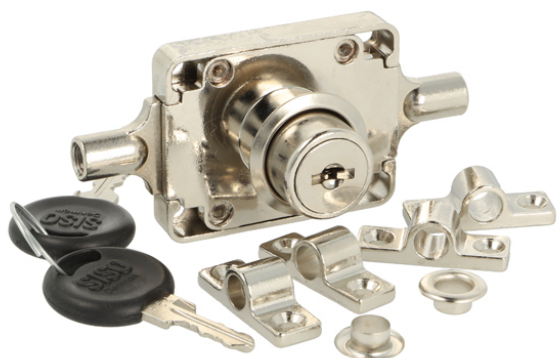

PRODUCT SHEET

Description:

Pasquil Lock M-7080/19, NPL, $\varnothing 19 \times 22$ mm, 2 Way, CK:SISO,#J11,W/ Accessories, No Bars

Item number:

14.05.300-0

Units	Box	Carton	HS Code	Barcode
Pcs.	12	120	8301300000	
				5704866104692